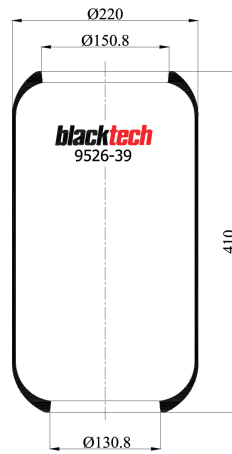

Vibracoustic CVAir Springs

RL9526-39

 bolt or stud

 hole

 threaded hole

 combinations stud

 air inlet

RL9526-39

Cross References	
CF Gomma	1S 280-28/203001
Contitech	RZ415-28
Dunlop	D12 S09
Firestone	1R5P 410-290
Firestone	W01 095 0382
Goodyear	9005
Phoenix	2G 20A
Taurus	B 272
Vibracoustic	V 2G 20A

RL9526-39

OEM Part Number	
Granning	15954