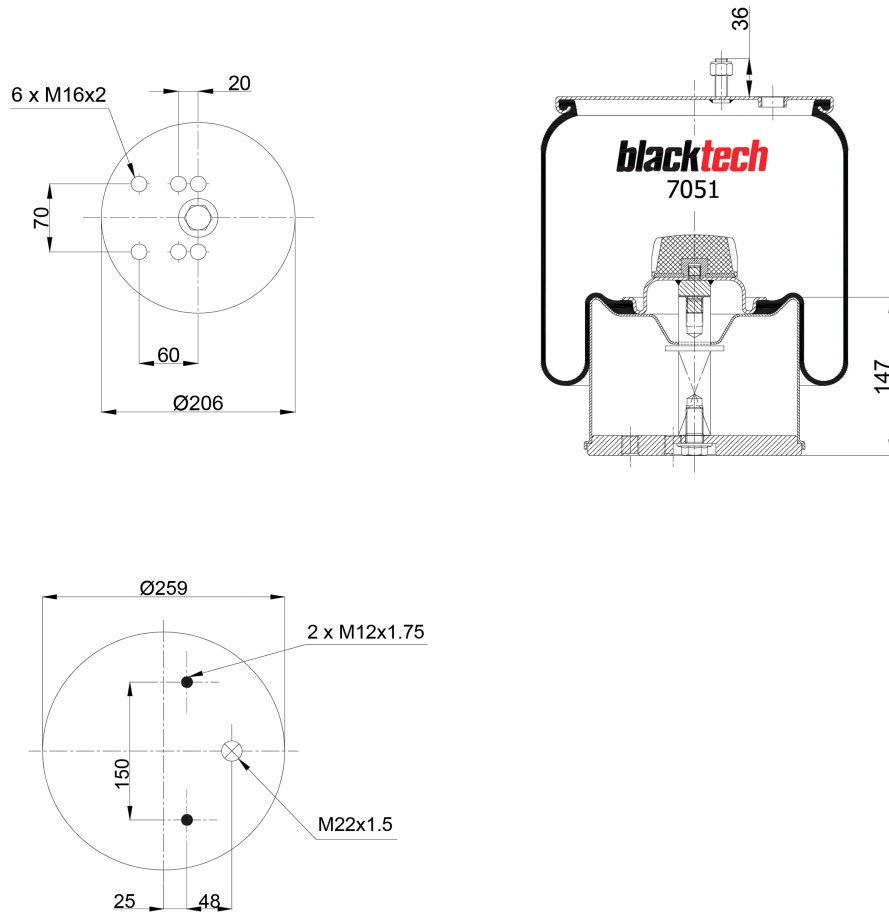

Vibracoustic CVAir Springs

RML 7051 C

●
bolt or stud

○
hole

⊗
threaded hole

⊗
combinations stud

⊗
air inlet

RML 7051 C

Cross References	
Contitech	940MB(metalpiston)
Dunlop	D11B39
Firestone	1T17D-4.3
Firestone	W01 M58 8609
Goodyear	1R11-763
Phoenix	1 DK 21 K
Taurus	KR 732-01
Vibracoustic	V 1 DK 21 K

RML 7051 C

OEM Part Number	
BPW (BPW 30 K)	05.429.40.59.1
BPW (BPW 30 K)	05.429.40.93.1
BPW (BPW 30 K)	05.429.41.24.1
BPW (BPW 30 K)	05.429.41.28.1
BPW (BPW 30 K)	05.429.41.37.1
Granning	15919