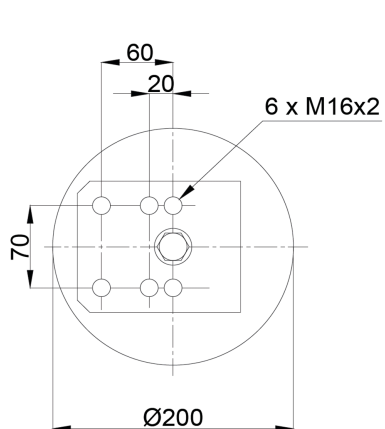

Vibracoustic CVAir Springs

RML 7051 CP

bolt or stud

hole

threaded hole

combinations stud

air inlet

RML 7051 CP

Cross References	
Contitech	940MB(metalpiston)
Dunlop	D11B36
Firestone	W01 M58 8585
Firestone	1T17D-4.3
Goodyear	1R11-752
Phoenix	1 DK 21 K

RML 7051 CP

OEM Part Number	
BPW (BPW 30 K)	05.429.43.21.0
Granning	16919