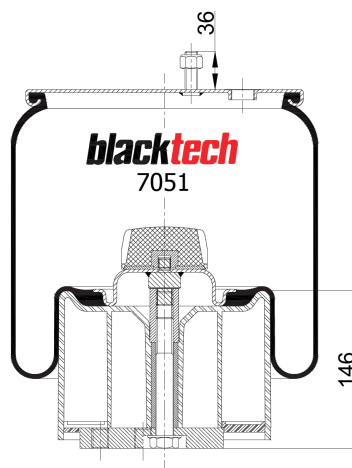

Vibracoustic CVAir Springs

RML 7051 CP

bolt or stud

hole

threaded hole

combinations stud

air inlet

RML 7051 CP

Cross References	
Contitech	940MB(metalpiston)
Dunlop	D11B36
Firestone	W01 M58 8585
Firestone	1T17D-4.3
Goodyear	1R11-752
Phoenix	1 DK 21 K

RML 7051 CP

OEM Part Number	
BPW (BPW 30 K)	05.429.43.21.0
Granning	16919