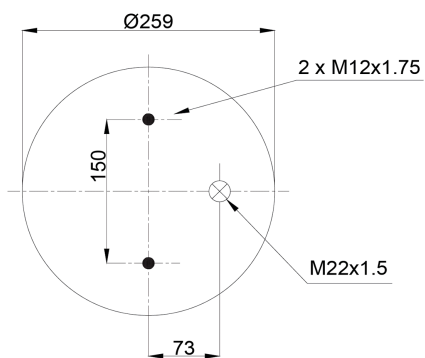

Vibracoustic CVAir Springs

RML 7051 CP

bolt or stud

hole

threaded hole

combinations stud

air inlet

RML 7051 CP

Cross References	
Contitech	940MB(metalpiston)
Dunlop	D11B36
Firestone	W01 M58 8585
Firestone	1T17D-4.3
Goodyear	1R11-752
Phoenix	1 DK 21 K

RML 7051 CP

OEM Part Number	
BPW (BPW 30 K)	05.429.43.21.0
Granning	16919