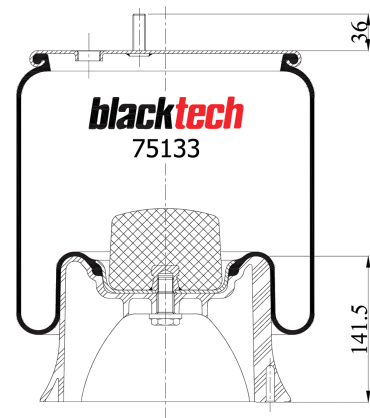

# Vibracoustic CVAir Springs

RML 75133 CP3

●  
bolt or stud

○  
hole

⊗  
threaded hole

⊗  
combinations stud

⊗  
air inlet

RML 75133 CP3

Cross References	
CF Gomma	1T300-37/206340
Contitech	4022NP03
Dunlop	D12 B14
Firestone	1T15 BS-6
Firestone	W01 M58 6367
Goodyear	1R11-714
Phoenix	1DK 22 E-9

RML 75133 CP3

OEM Part Number	
Granning	16099