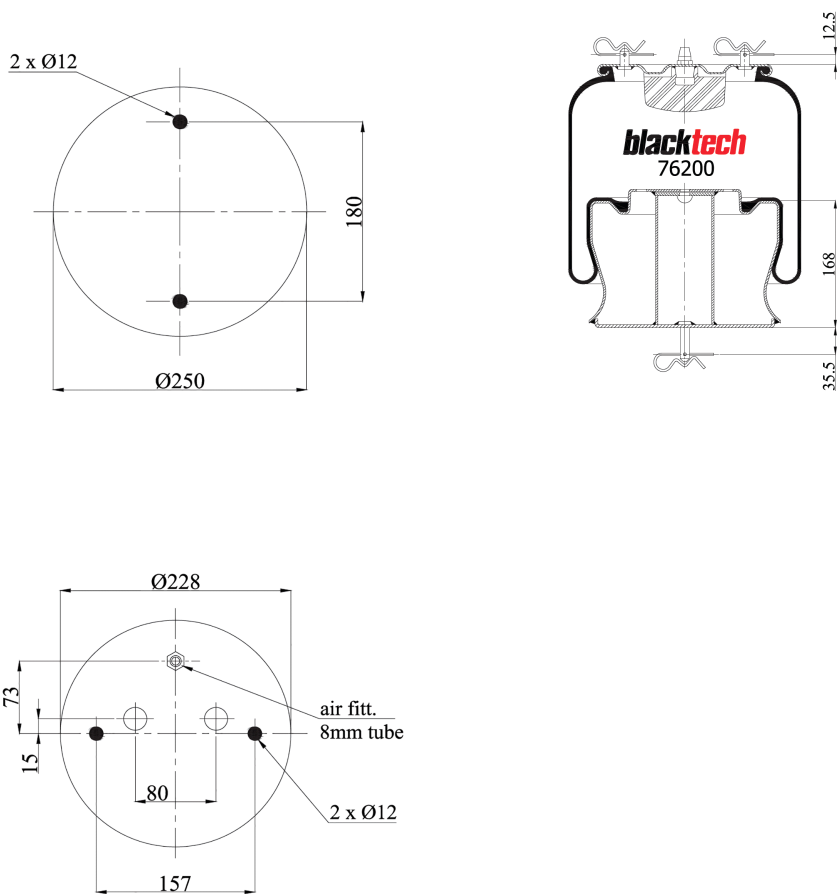

Vibracoustic CVAir Springs

RML 76200 C

RML 76200 C

Cross References	
Goodyear	1R13-745
Phoenix	1 DF 23 D-1

RML 76200 C

OEM Part Number	
Granning	16068