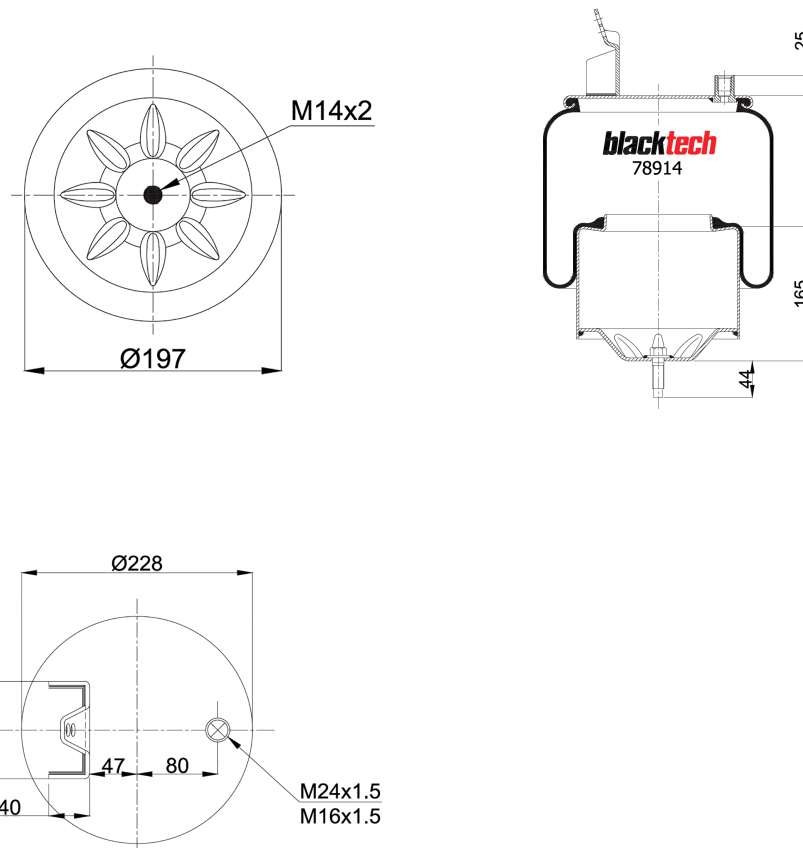

Vibracoustic CVAir Springs

RML 78914 C

●
bolt or stud

○
hole

⊗
threaded hole

⊗
combinations stud

⊗
air inlet

RML 78914 C

Cross References	
Contitech	6605NP01
Firestone	W01 M58 8472
Firestone	1T15LNR-6
Goodyear	1R11-805
Phoenix	1 DF 20 D-1

RML 78914 C

OEM Part Number	
Granning	93914
Volvo	1075890
Volvo	20375226
Volvo	20375227
Volvo	20427800
Volvo	20456150
Volvo	20531984
Volvo	20582206