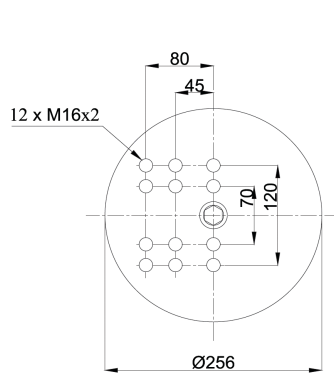

# Vibracoustic CVAir Springs

RML 7992 C

 bolt or stud

 hole

 threaded hole

 combinations stud

 air inlet

RML 7992 C

Cross References	
Contitech	881MB(metalpiston)
Dunlop	D14B36
Firestone	1T66F-10.8
Firestone	W01 M58 8966
Goodyear	1R14-703
Phoenix	1 DK 32-1

RML 7992 C

OEM Part Number	
BPW (BPW 36)	05.429.40.08.1
BPW (BPW 36)	05.429.40.36.1
BPW (BPW 36)	05.429.41.21.1
Granning	15917