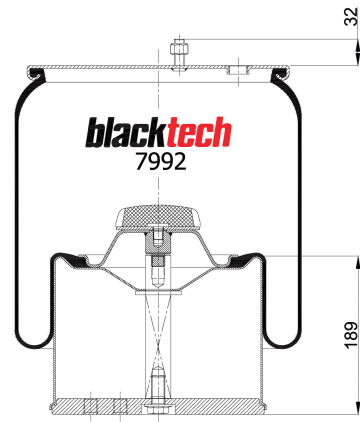

# Vibracoustic CVAir Springs

RML 7992 C

 bolt or stud

 hole

 threaded hole

 combinations stud

 air inlet

RML 7992 C

Cross References	
Contitech	881MB(metalpiston)
Dunlop	D14B36
Firestone	1T66F-10.8
Firestone	W01 M58 8966
Goodyear	1R14-703
Phoenix	1 DK 32-1

RML 7992 C

OEM Part Number	
BPW (BPW 36)	05.429.40.08.1
BPW (BPW 36)	05.429.40.36.1
BPW (BPW 36)	05.429.41.21.1
Granning	15917