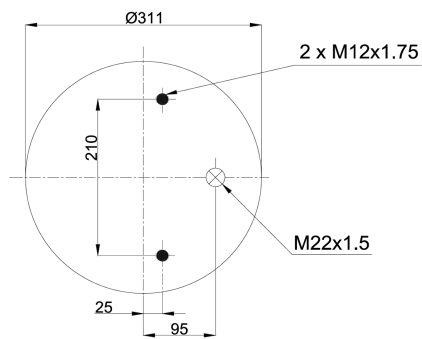

# Vibracoustic CVAir Springs

RML 7992 C

 bolt or stud

 hole

 threaded hole

 combinations stud

 air inlet

RML 7992 C

Cross References	
Contitech	881MB(metalpiston)
Dunlop	D14B36
Firestone	1T66F-10.8
Firestone	W01 M58 8966
Goodyear	1R14-703
Phoenix	1 DK 32-1

RML 7992 C

OEM Part Number	
BPW (BPW 36)	05.429.40.08.1
BPW (BPW 36)	05.429.40.36.1
BPW (BPW 36)	05.429.41.21.1
Granning	15917