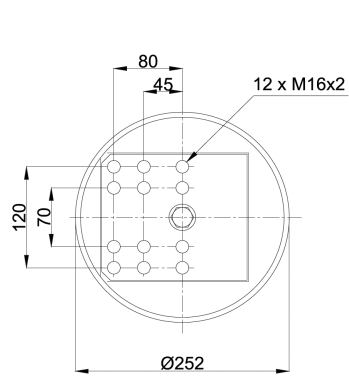

# Vibracoustic CVAir Springs

RML 7992 CP

bolt or stud

hole

threaded hole

combinations stud

air inlet

RML 7992 CP

Cross References	
CF Gomma	1TC360-45
Contitech	881MB(plasticpiston)
Dunlop	D14B41
Firestone	1T66D-10.8
Firestone	W01 M58 8667
Goodyear	1R14-748
Phoenix	1 DK 32-1
Taurus	KR 836-05

RML 7992 CP

OEM Part Number	
BPW (BPW 36)	05.429.43.51.0