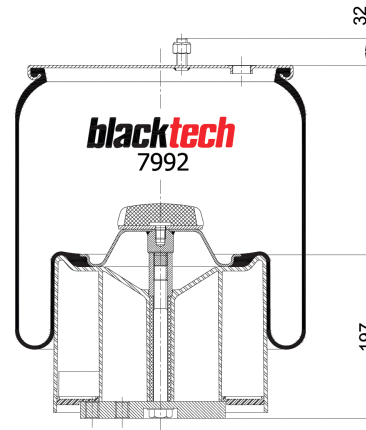

# Vibracoustic CVAir Springs

RML 7992 CP

bolt or stud

hole

threaded hole

combinations stud

air inlet

RML 7992 CP

Cross References	
CF Gomma	1TC360-45
Contitech	881MB(plasticpiston)
Dunlop	D14B41
Firestone	1T66D-10.8
Firestone	W01 M58 8667
Goodyear	1R14-748
Phoenix	1 DK 32-1
Taurus	KR 836-05

RML 7992 CP

OEM Part Number	
BPW (BPW 36)	05.429.43.51.0