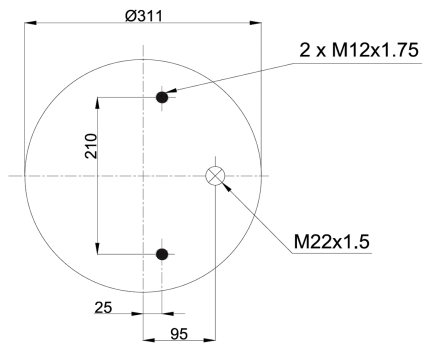

# Vibracoustic CVAir Springs

RML 7992 CP

bolt or stud

hole

threaded hole

combinations stud

air inlet

RML 7992 CP

Cross References	
CF Gomma	1TC360-45
Contitech	881MB(plasticpiston)
Dunlop	D14B41
Firestone	1T66D-10.8
Firestone	W01 M58 8667
Goodyear	1R14-748
Phoenix	1 DK 32-1
Taurus	KR 836-05

RML 7992 CP

OEM Part Number	
BPW (BPW 36)	05.429.43.51.0